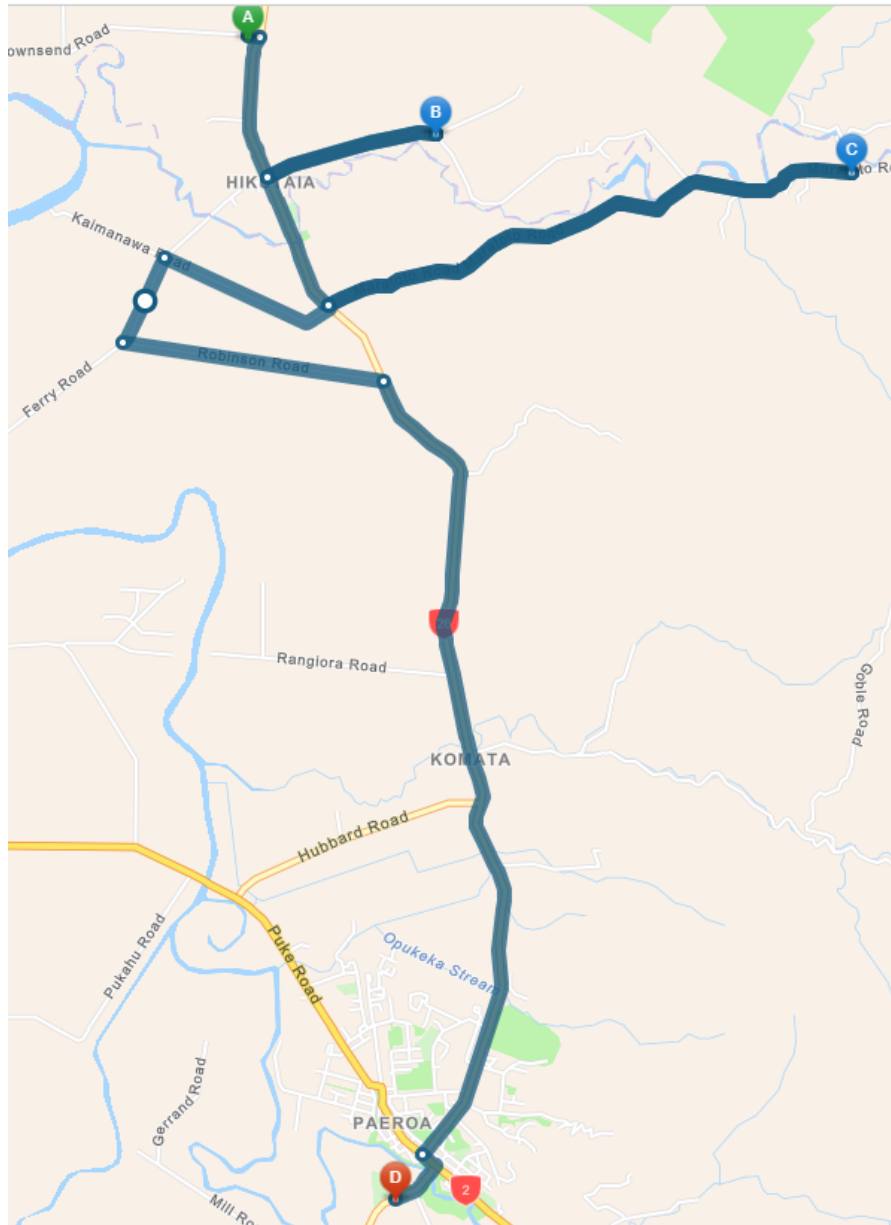

D030806 ACTIVE

AM km:	31.67	Yr. 1-6:	0
PM km:	31.67	Yr. 7-13:	46
Total daily km:	63.34	Total students:	46

Schools serviced:

- Paeroa College (Head School)

Directions:

AM

1.  Start at 8114 Paeroa Kopu Road (SH 26) – **7.30am**
2.  Go southeast on Paeroa Kopu Rd (SH 26) toward Old Maratoto Rd / Ferry Rd
3.  Turn left on Old Maratoto Rd
4.  U-turn at Block Rd
5.  Bear right on Old Maratoto Rd
6.  Turn left on SH 26 (Paeroa Kopu Rd)
7.  Turn left on Maratoto Rd
8.  U-turn at Wires Rd – **7.50am**
9.  Turn left on SH 26
10.  Turn right on Kaimanawa Rd
11.  Turn left on Ferry Rd
12.  Make a sharp left on Robinson Rd
13.  Turn right on SH 26
14.  Turn left on SH 2
15.  Turn right on SH 26
16.  Finish at Paeroa College – **8.25am**

PM

Reverse of AM