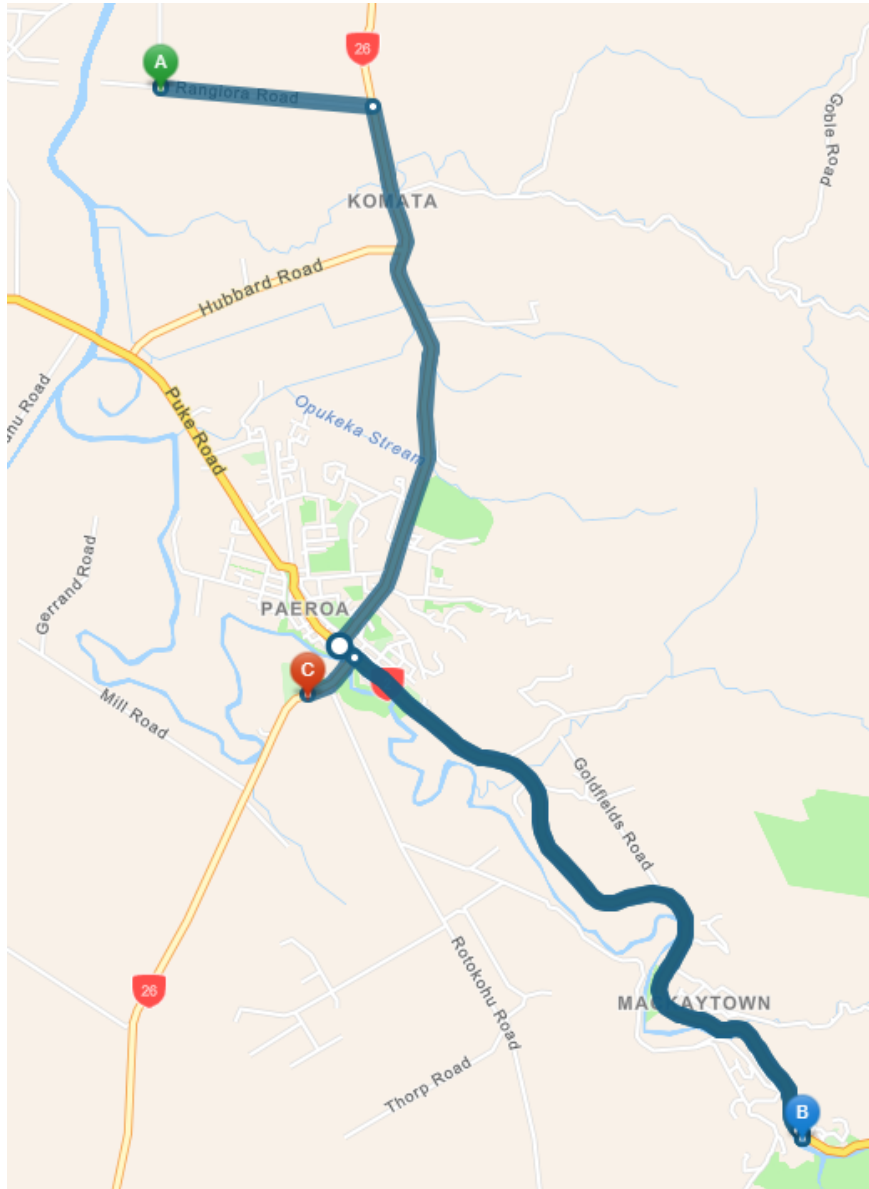

D030807 ACTIVE

AM km:	21.96	Yr. 1-6:	0
PM km:	21.96	Yr. 7-13:	30
Total daily km:	43.92	Total students:	30

Schools serviced:

- Paeroa College (Head School)

Directions:

AM

1.  Start at the intersection of Morgan Rd and Rangiora Rd – **7.45am**
2.  Turn right on SH 26
3.  Turn on SH 2
4.  Continue southeast on SH 26 (SH 2)
5.  At the roundabout, take the second exit onto SH 2 (Normanby Rd)
6.  Turn right into Karangahake Gorge Car Park – **8.10am**
7.  Turn left back on to SH 2
8.  At the roundabout, take the first exit onto SH 26 (Te Aroha Rd)
9.  Finish at Paeroa College – **8.25am**

PM

Reverse of AM