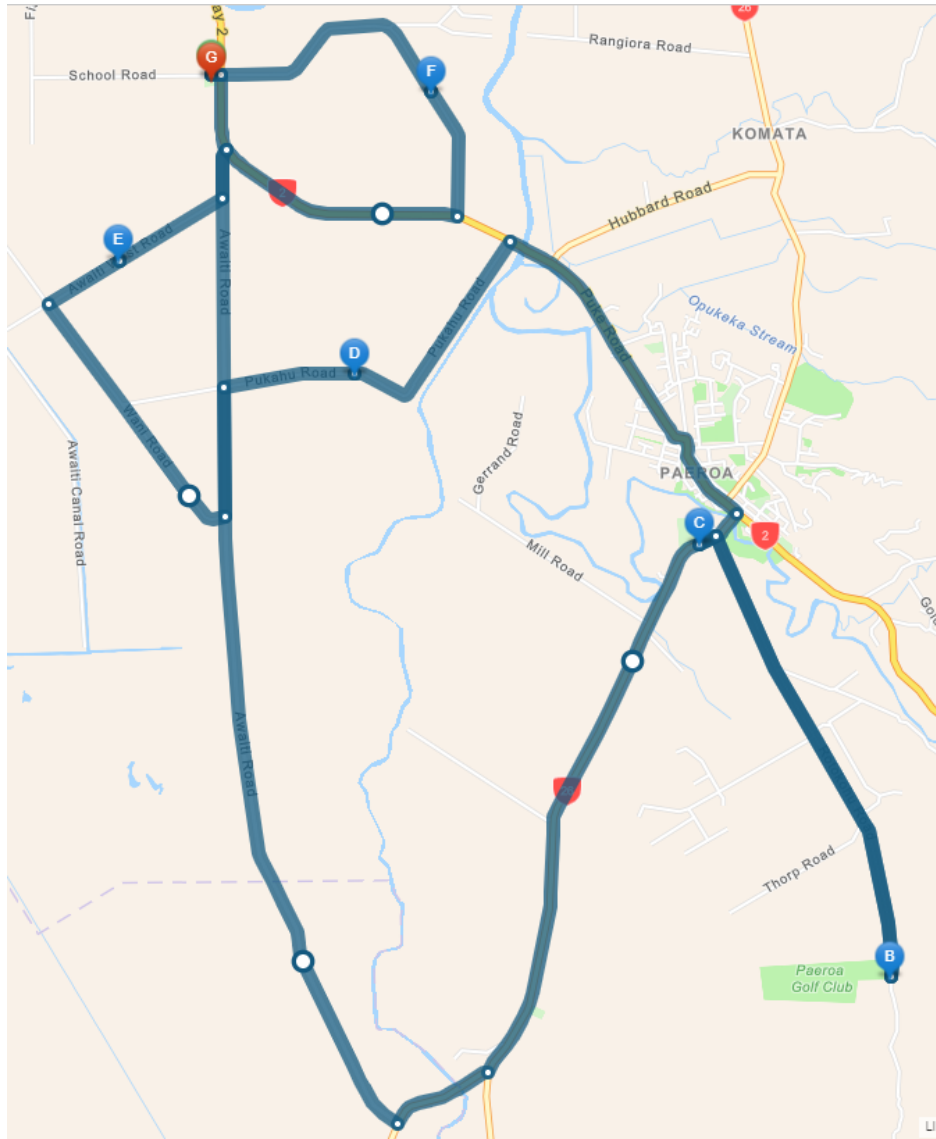

D030805 ACTIVE

AM km:	53.54	Yr. 1-6:	25
PM km:	53.54	Yr. 7-13:	38
Total daily km:	107.08	Total students:	63

Schools serviced:

- Paeroa College (Head School)
- Netherton School

Directions:

AM

Leg 1 – Paeroa College

1. Start at Netherton School (onboard Paeroa College only) – **7.25am / 4:10pm**
2. Turn right on SH 2
3. Turn right on Awaiti Rd
4. Turn left on Paeroa-Tahuna Rd
5. Turn left on SH 26
6. Turn right on Rotokohu Rd
7. Arrive at Paeroa Golf Course – **8.05am / 3:30pm**
8. Depart Paeroa Golf Course
9. Go back north on Rotokohu Rd
10. Turn left on Te Aroha Rd (SH 26)
11. Arrive at Paeroa College – **8.15am / 3:15pm**

Leg 2 – Netherton School

12. Depart Paeroa College
13. Go back east on Te Aroha Rd (SH 26)
14. At the roundabout, take the first exit onto SH 2 (Normanby Rd)
15. Turn left on Pukahu Rd

Start collecting eligible students from 235 Pukahu Rd – 8.30am / 3:00pm

16. Continue west on Pukahu Rd
17. Turn left on Awaiti Rd
18. Turn right on Wani Rd
19. Turn right on Awaiti West Rd
20. Turn left on Awaiti Rd
21. Turn right on SH 2 (Wilson Rd)
22. Turn left on Old Netherton Rd
23. Continue forward on School Rd
24. Finish at Netherton School – **8.50am / 2:40pm**