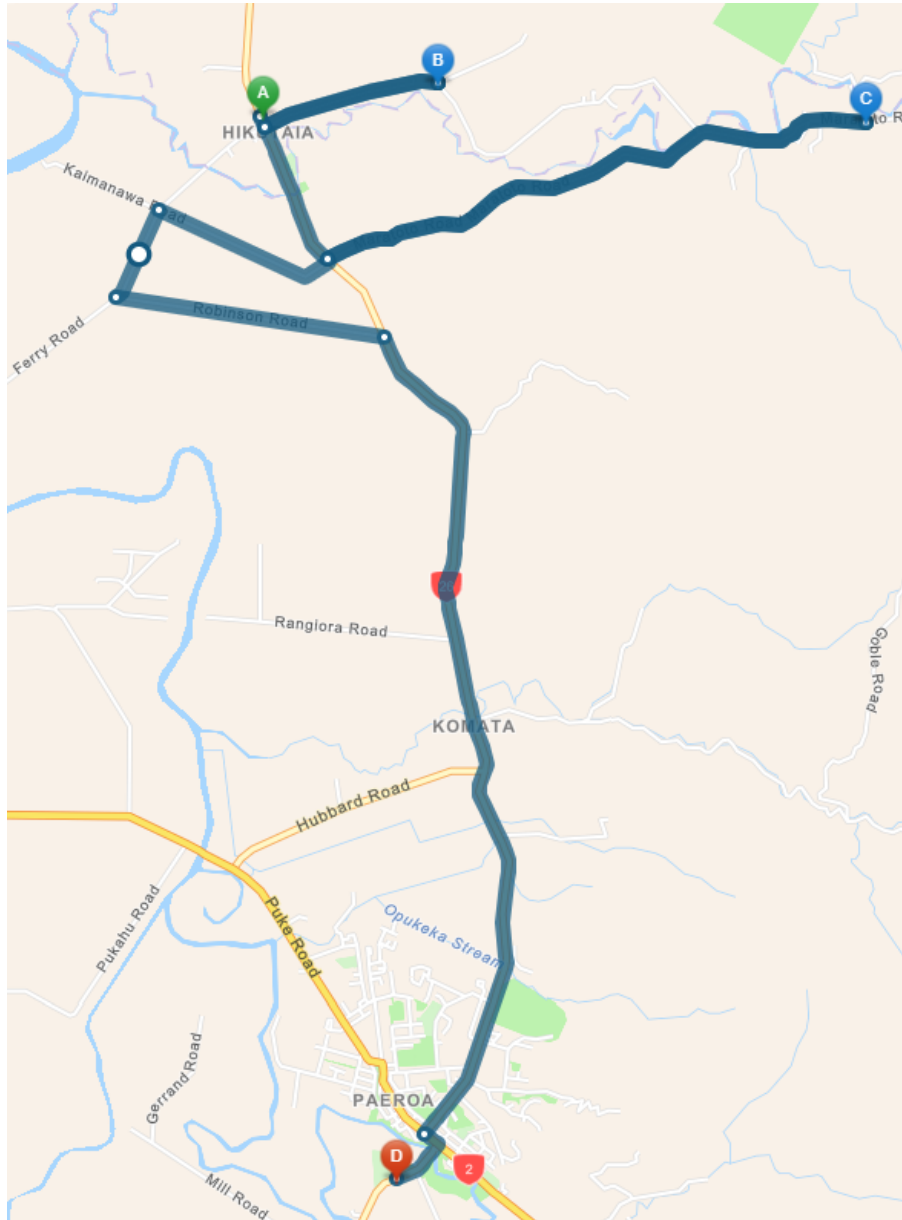

## D030806 ACTIVE

AM km:	31.67	Yr. 1-6:	0
PM km:	31.67	Yr. 7-13:	46
Total daily km:	63.34	Total students:	46

Schools serviced:

- Paeroa College (Head School)

## Directions:

### AM

1.  Start at 8114 Paeroa Kopu Road (SH 26) – **7.30am**
2.  Go southeast on Paeroa Kopu Rd (SH 26) toward Old Maratoto Rd / Ferry Rd
3.  Turn left on Old Maratoto Rd
4.  U-turn at Block Rd
5.  Bear right on Old Maratoto Rd
6.  Turn left on SH 26 (Paeroa Kopu Rd)
7.  Turn left on Maratoto Rd
8.  U-turn at Wires Rd – **7.50am**
9.  Turn left on SH 26
10.  Turn right on Kaimanawa Rd
11.  Turn left on Ferry Rd
12.  Make a sharp left on Robinson Rd
13.  Turn right on SH 26
14.  Turn left on SH 2
15.  Turn right on SH 26
16.  Finish at Paeroa College – **8.25am**

### PM

Reverse of AM